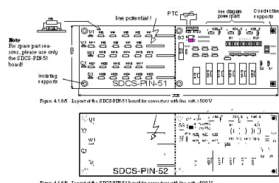

## SDCS-PIN-51-COAT; SDCS-PIN-51-COAT MEASUREMENT CARD

### General Information

Product ID	3ADT220090R0006
ABB Type Designation	SDCS-PIN-51-COAT
Catalog Description	SDCS-PIN-51-COAT; SDCS-PIN-51-COAT MEASUREMENT CARD

### Ordering

Core Credit	0.00
Country of Origin	Thailand (TH) China (CN)
Customs Tariff Number	85340090
Invoice Description	SDCS-PIN-51-COAT MEASUREMENT CARD
Made To Order	No
Minimum Order Quantity	1 piece
Order Multiple	1 piece
Quote Only	No
Selling Unit of Measure	piece

### Additional Information

Product Name	SDCS-PIN-51-COAT MEASUREMENT CARD
Short Description	-

**Environmental**

WEEE Category	Product Not in WEEE Scope
---------------	---------------------------

**Where Used (as a spare part for "Products")**